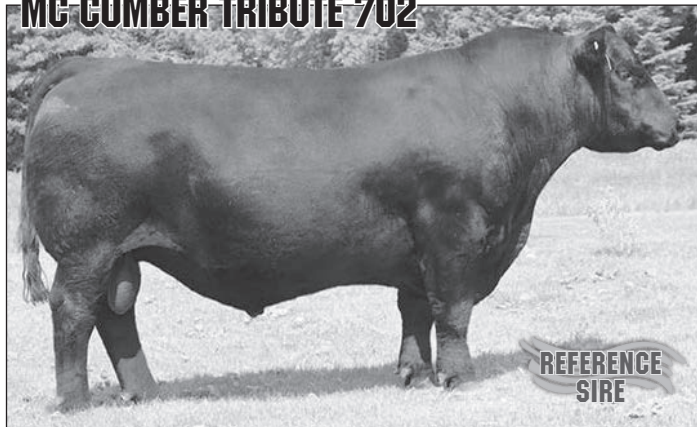

MC CUMBER TRIBUTE 702

REFERENCE SIRE

MC CUMBER TRIBUTE 702

Calved: 01/09/17   Tattoo: 702   Reg: 18844381

O C C Tremendous 619T#
Mc Cumber Tremendous 2008
Miss Wix 2022 HC Mc Cumber#

O C C Missing Link 830M#
Lassie 113 of Mc Cumber#
Lassie 935 OF Mc Cumber#

O C C Emblazon 854E#
O C C Dixie Erica 960H
Leachman Right Time#
Miss Wix 7111 of Mc Cumber

O C C Headliner 661H
O C C Dixie Erica 946K
Sinclair Extra 4X13#
Lassie 4117 of Mc Cumber

$M	+84
$W	+58
$B	+98
$C	+211

CED	BW	WW	YW	Milk	Marb	RE	Fat
+12	-1.1	+53	+102	+25	-.03	+54	+009

AI sire that was the top selling bull from the 2018 McCumber Angus sale. I have integrated him into the herd for the outstanding daughters he produces. He is a proven low birthweight sire and his dam is one of the cornerstones of McCumber's outstanding program. His sire, McCumber Tremendous 2008 has proven himself as a can't miss cow maker. **Sons sell as lots 67 - 69**